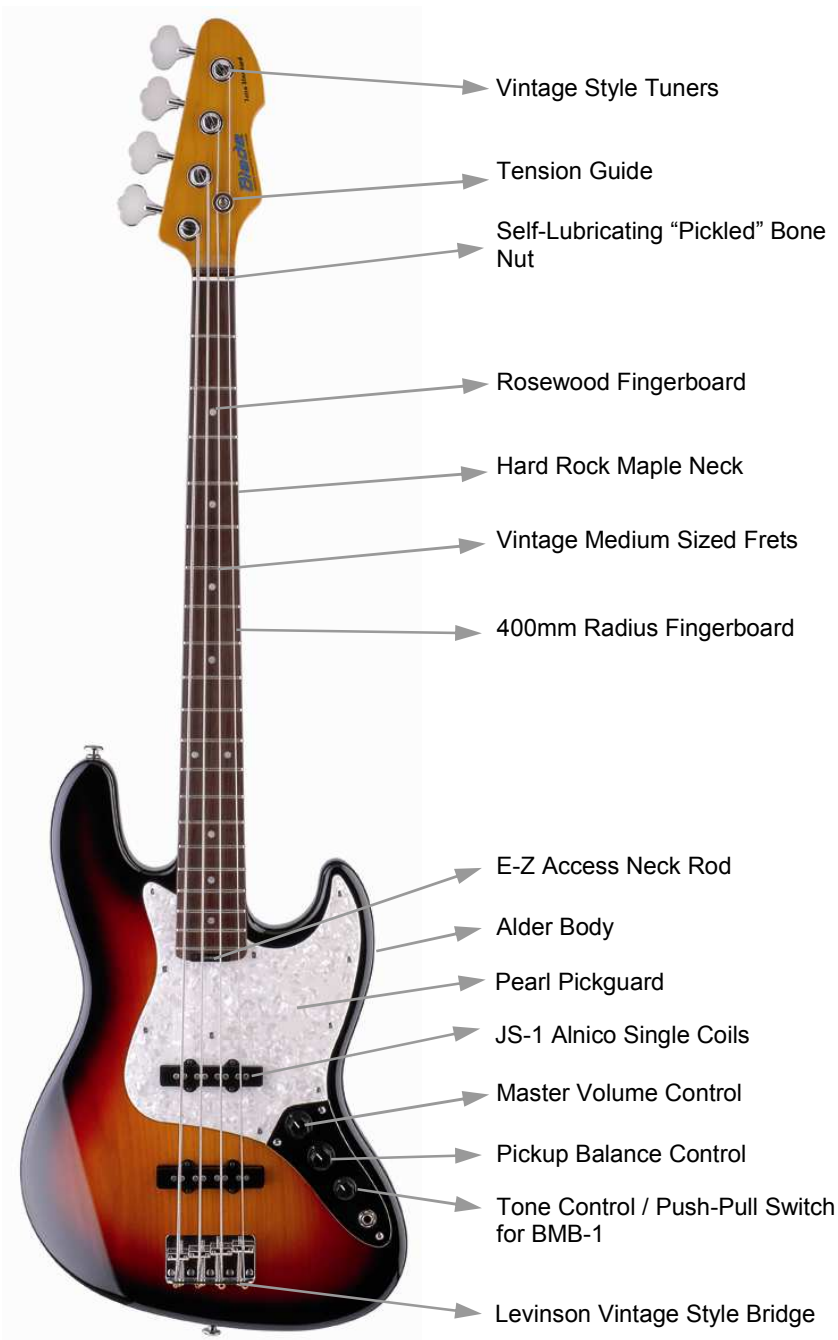

Tetra Standard Bass

Blade Basses

More Than Meets The Eye -

Vintage looks and sound with an expanded tonal range – this classic workhorse has lots of new tricks. The Northern American alder body and deliciously comfortable rosewood-faced maple neck make the **Tetra Standard** the bass of choice for all musical styles. Whether for rocking runs or stand-out solos, the new BMB-1 Midrange boost adds a fat kick unavailable anywhere – except **BLADE®**.

Highlights:

- Vintage Style Finishes
- 2 JS-1 Levinson Single Coils
- Chrome Hardware
- BMB-1 On-Board Electronics

Colors available:

- 3-Tone Sunburst,
- Black,

BLADE Tetra Standard Controls:

Front Controls