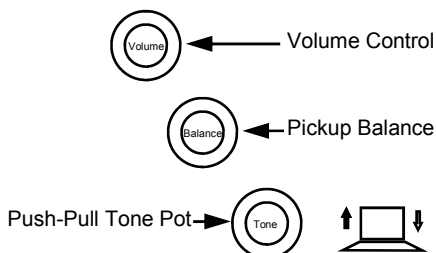

Highlights:

- Vintage Style Finishes
- 2 JS-1 Levinson Single Coils
- Chrome Hardware
- BMB-1 On-Board Electronics

Colors available:

- 3-Tone Sunburst,
- Black,

BLADE Tetra Standard Controls:

Front Controls

BMB-1 Operating Instructions

1. Push the Tone Pot for Extra Midrange Boost.

2. Adjust the Amount of Midrange Boost (0-14 dB) on the Trim-Pot on the Back of the Instrument.