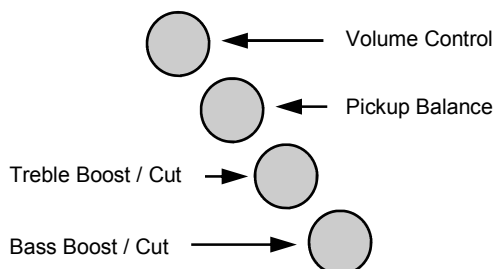

The Tetra Classic Bass

Levinson/Gotoh Gold Tuners

Adjustable Tension Guide

Self-Lubricating "Pickled" Bone Nut

Rosewood Fingerboard

Hard Rock Maple Neck

Medium Jumbo Frets

15.75" (400mm) Radius Fingerboard

E-Z Access Neck Rod

Light Ash Body

JS-2 Alnico Single Coils

Master Volume Control

Pickup Balance Control

Treble Boost/Cut Control

Bass Boost/Cut Control

Levinson/Gotoh Bridge, Gold

The BLADE® Bass Standard Since 1989 - Whether you are looking for vintage growl, thundering mids or piano wire slap, the BLADE® **Tetra Bass** will deliver. The **BVSC-3** on-board electronics gives you total tonal flexibility – no matter what your music style. The Tetra Bass took the best character of classic basses and added more of what you need: more playability, more versatility, more tone – and more style.

Highlights:

- High Gloss See-Thru Finish
- 2 JS-2 Levinson Single Coils
- Gold Hardware
- BVSC-2 On-Board Electronics
- -5/+15 dB Bass Boost Cut @ 60 Hz

Colors available:

- Honey,
- See Thru Red,
- Misty Violet,

BLADE Tetra Classic Bass Controls:

Front Controls:

The New Blade BVSC-2:

Easy to use, more versatility & more tone!

The additional trim pot lets you set the general output level.