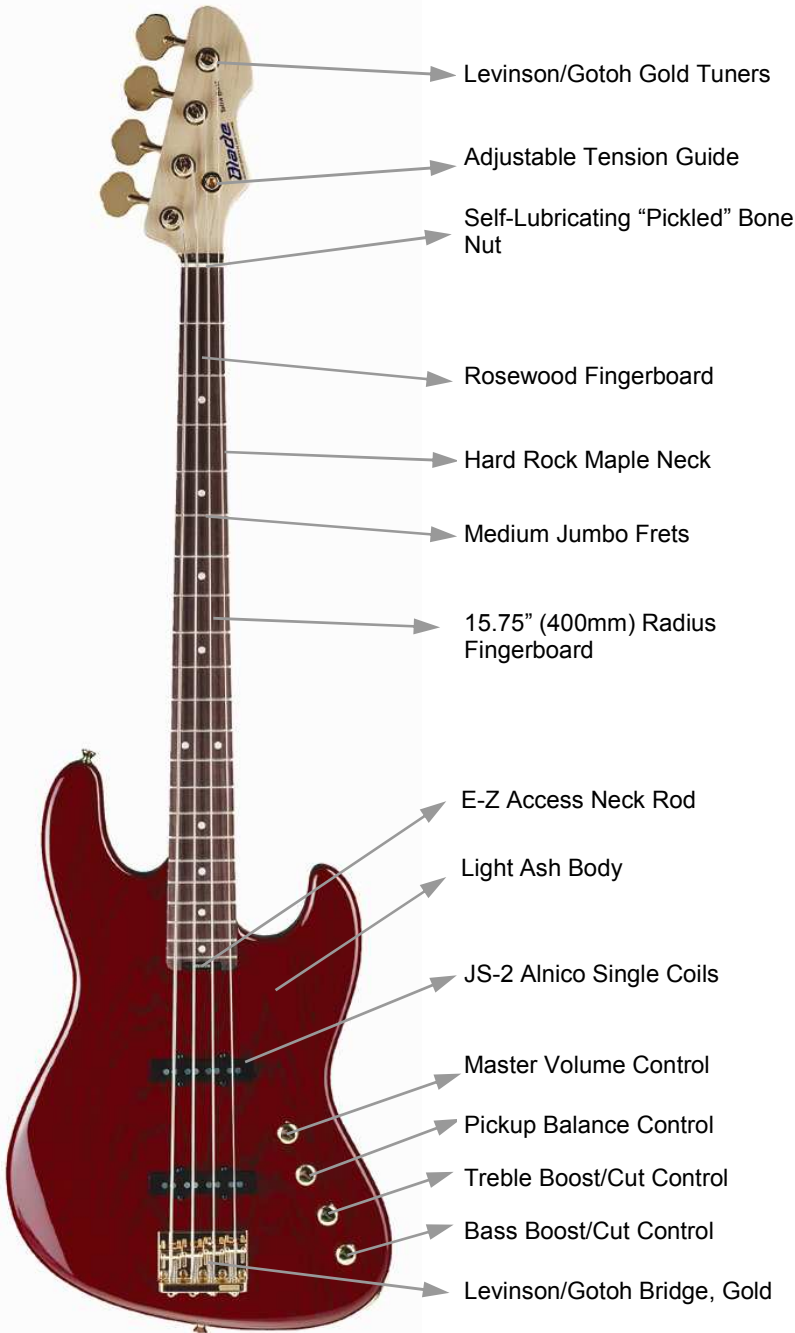

# The Tetra Classic Bass

Levinson/Gotoh Gold Tuners

Adjustable Tension Guide

Self-Lubricating "Pickled" Bone Nut

Rosewood Fingerboard

Hard Rock Maple Neck

Medium Jumbo Frets

15.75" (400mm) Radius Fingerboard

E-Z Access Neck Rod

Light Ash Body

JS-2 Alnico Single Coils

Master Volume Control

Pickup Balance Control

Treble Boost/Cut Control

Bass Boost/Cut Control

Levinson/Gotoh Bridge, Gold

**The BLADE® Bass Standard Since 1989** - Whether you are looking for vintage growl, thundering mids or piano wire slap, the BLADE® **Tetra Bass** will deliver. The **BVSC-3** on-board electronics gives you total tonal flexibility – no matter what your music style. The Tetra Bass took the best character of classic basses and added more of what you need: more playability, more versatility, more tone – and more style.

## Colors available:

- Honey,
- See Thru Red,
- Misty Violet,