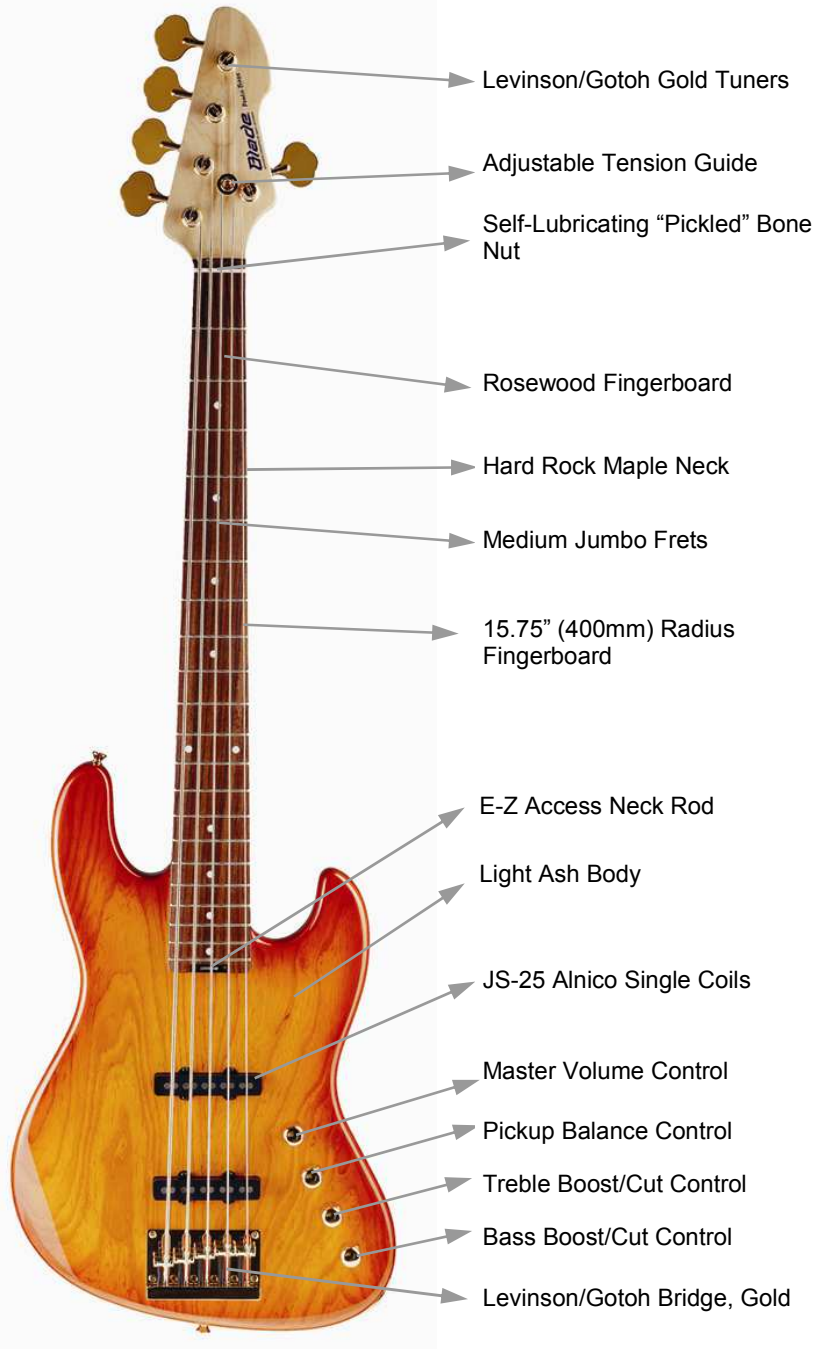

Blade Basses

The B-25 Bass

Hear The Thunder - The power and passion of the Tetra Bass are the soul of this fabulous 5-string. The **BVSC-3** provides unbelievable tonal diversity. Exceptional craftsmanship and integrity of build in the **B-25** bring you solid attack and clarity – down to the bottom of the low B!

Highlights:

- High Gloss See-Thru Finish
- 2 JS-25 Levinson Single Coils
- Gold Hardware
- BVSC-2 On-Board Electronics
- -5/+15 dB Bass Boost Cut @ 60 Hz

Colors available:

- Honey,
- See Thru Red,
- Misty Violet,

BLADE Tetra Bass Controls:

Front Controls:

The New Blade BVSC-2:

Easy to use, more versatility & more tone!

The additional trim pot lets you set the general output level.