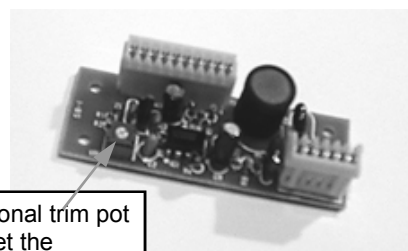

Blade Basses

The B-25 Bass

Hear The Thunder - The power and passion of the Tetra Bass are the soul of this fabulous 5-string. The **BVSC-3** provides unbelievable tonal diversity. Exceptional craftsmanship and integrity of build in the **B-25** bring you solid attack and clarity – down to the bottom of the low B!

Highlights:

- High Gloss See-Thru Finish
- 2 JS-25 Levinson Single Coils
- Gold Hardware
- BVSC-2 On-Board Electronics
- -5/+15 dB Bass Boost Cut @ 60 Hz

Colors available:

- Honey,
- See Thru Red,
- Misty Violet,

BLADE Tetra Bass Controls:

Front Controls:

The New Blade BVSC-2:

Easy to use, more versatility & more tone!

The additional trim pot lets you set the general output level.