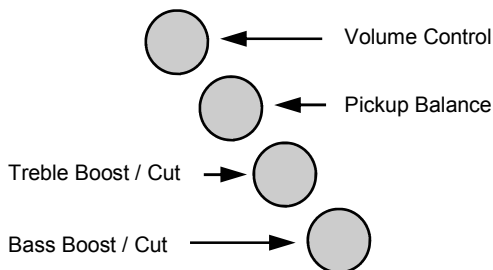

Blade Basses

The B-25 Bass

Hear The Thunder - The power and passion of the Tetra Bass are the soul of this fabulous 5-string. The **BVSC-3** provides unbelievable tonal diversity. Exceptional craftsmanship and integrity of build in the **B-25** bring you solid attack and clarity – down to the bottom of the low B!

Highlights:

- High Gloss See-Thru Finish
- 2 JS-25 Levinson Single Coils
- Gold Hardware
- BVSC-2 On-Board Electronics
- -5/+15 dB Bass Boost Cut @ 60 Hz

Colors available:

- Honey,
- See Thru Red,
- Misty Violet,

BLADE Tetra Bass Controls:

Front Controls:

The New Blade BVSC-2:

Easy to use, more versatility & more tone!

The additional trim pot lets you set the general output level.