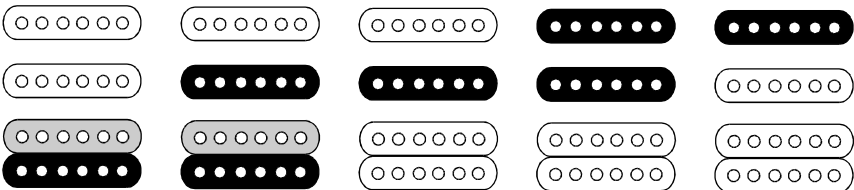

California Custom

California Series

Pinnacle of Perfection - The stunning beauty of highly figured Western Broadleaf maple dresses the resonant swamp ash body of the **California Custom**. Hand-rubbed lacquer finishes are accented by translucent pickguards to enhance the visual harmony of these exquisite instruments. Only the finest hardware and electronics are used on these hand-built instruments.

Highlights:

- Custom-made color coordinated pickguard
- VSC-3
- Sperzel Trimloks
- Falcon tremolo
- Noiseless V-3 Levinson humcancellers

Pickup Selection

"..an extremely serious guitar - especially suited for the serious player looking to cover a lot of tonal bases from one instrument."