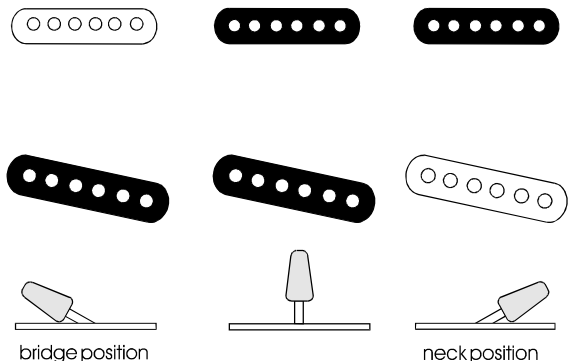

Classic Series

Delta Classic

Model Code: T-2

What Legends are Made Of - As country and blues built the foundations of rock, this classic design turned bar room steam into electrifying music. The Variable Spectrum Control (VSC) takes this guitar's ringing bite and adds everything from warm distortion to dark jazz at the flick of a switch. The *Delta Classic* is available with a rosewood fingerboard or one piece maple neck.

Highlights:

- VSC-3
- Enhanced midrange single coils for more punch
- Position-determined-profile neck gives you an even feel in all playing positions
- Beautiful finishes

"Great wood, great electronics, great sound - heck, this is just one great guitar."

Guitar World, USA

Pickup Selection

VSC on mini switch - see sound chart