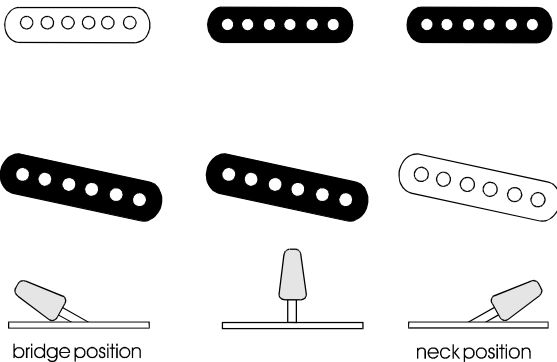

Delta Standard

Classic Series

Beautifully Basic- Down and dirty, from basic blues to raunchy rock. The alder body highlights the smoother sounds of the late 60's instruments in the **Delta Standard**. True single coils deliver the punch and bite you would expect. The on-board Variable Spectrum Control expands those sounds to a veritable rainbow of tonal versatility. Simplistic design, sensational sound.

Highlights:

- VSC-3
- T-41 calibrated Pickup set for vintage tone
- Position-determined-profile neck gives you an even feel in all playing positions

Pickup Selection

VSC on mini switch - see sound chart

"The look of this Blade is traditionally stylish... modernizations concentrate on functionally. A well-built guitar at an affordable price."