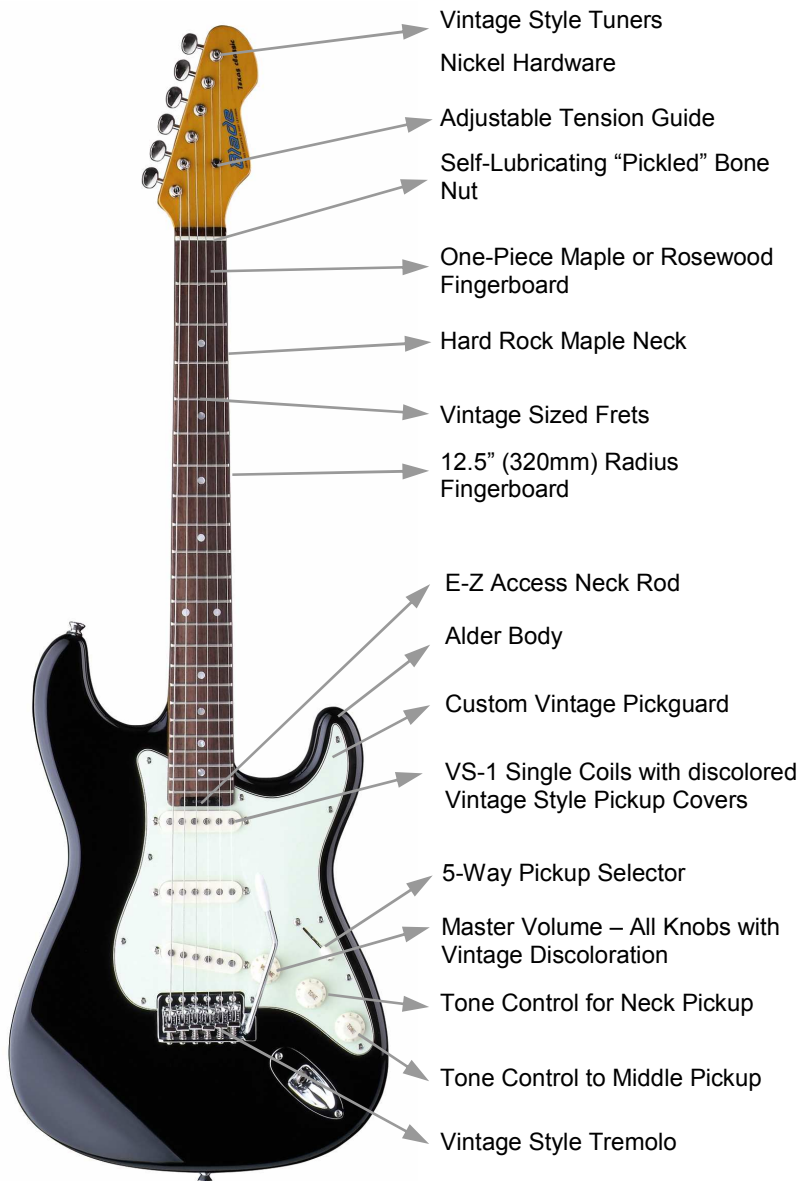

Texas Classic

Classic Series

- Vintage Style Tuners
- Nickel Hardware
- Adjustable Tension Guide
- Self-Lubricating "Pickled" Bone Nut
- One-Piece Maple or Rosewood Fingerboard
- Hard Rock Maple Neck
- Vintage Sized Frets
- 12.5" (320mm) Radius Fingerboard
- E-Z Access Neck Rod
- Alder Body
- Custom Vintage Pickguard
- VS-1 Single Coils with discolored Vintage Style Pickup Covers
- 5-Way Pickup Selector
- Master Volume – All Knobs with Vintage Discoloration
- Tone Control for Neck Pickup
- Tone Control to Middle Pickup
- Vintage Style Tremolo

Higher Standards - BLADE® Guitars is proud to present its newest member of the Texas Series: The **Texas Classic**. Based on the design of the Texas Standard Pro, the **Texas Classic** is exactly that – a classic package of tone and BLADE® quality. It is crafted with an alder body and maple neck with rosewood fingerboard, 3 Levinson VS-1 single coil pickups and an M-54 vintage style tremolo. The Adjustable Tension Guide and the EZ-Access neck rod exemplify the higher standards of the discerning player in search of a superior classic 3-single coil instrument.

Highlights:

- 3 VS-1 Levinson Single Coils
- Vintage Style Tuners
- Blade M-54 Tremolo with string-centering saddles
- Vintage Mint-Green Pickguard

Colors available:

Black, Candy Apple Red, 3-Tone Sunburst, Olympic White, Indian Turquoise, Flame Red

Classic design & Innovative Technology? Check out the improvements and innovations on the Texas Classic:

The „V“ profile of the neck edge fits the natural form of your hand when grasping the neck while the flatter back of the neck enhances playability on fast runs.