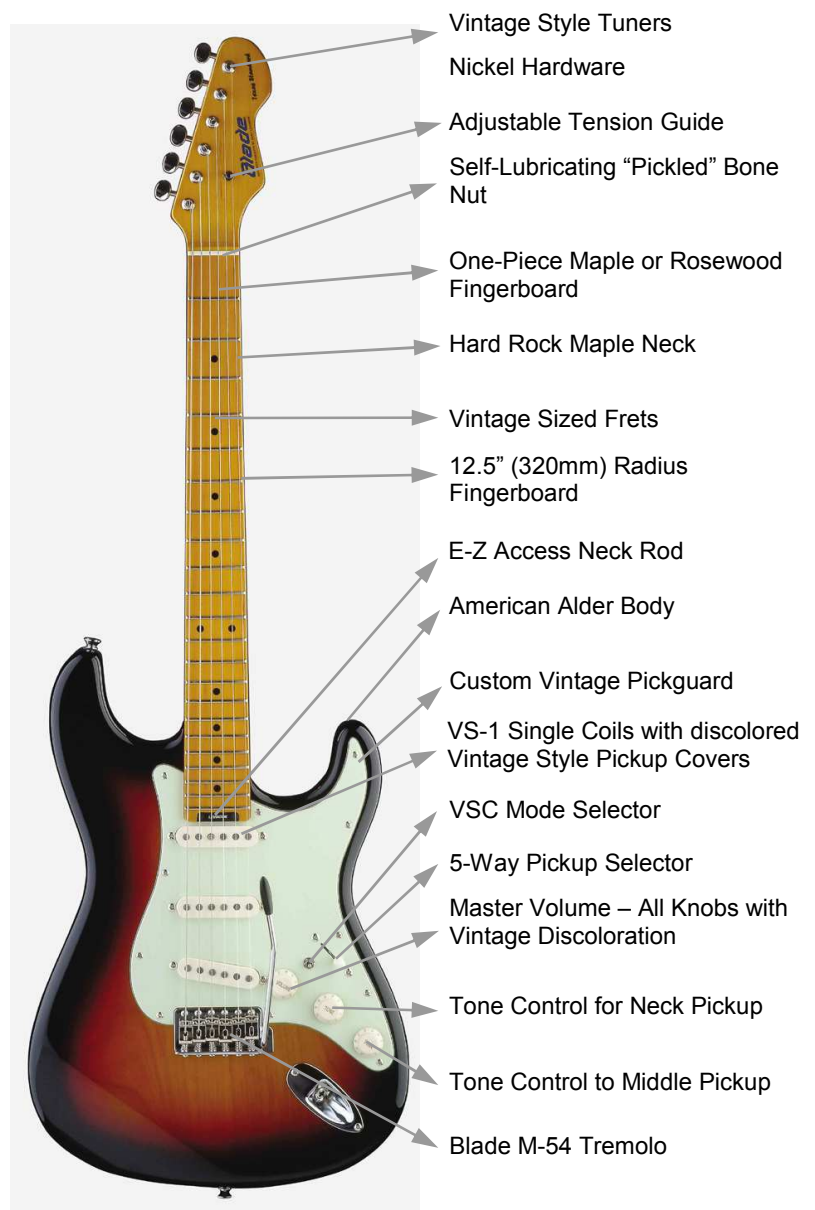

Classic Series

Texas Standard Pro

Expand Your Horizon - Superior woodwork, vintage style tuners and a newly designed VSC take the **Texas Standard Pro** beyond the limitations of conventional instruments. The North American alder body gives the instrument an excellent early 60's character and the three VS-1 single coils deliver THE classic tone. A vintage style tremolo rounds out the picture. Your music is limited only by your imagination.

Highlights:

- VSC-3
- 3 VS-1 Levinson Single Coils
- Vintage Style Tuners
- Blade M-54 Tremolo with string-centering saddles

„If you want classic looks, classic tone plus extended options, you won't do better than a Levinson Blade“

Guitar Journalist. Australia

Colors available:

Black, Candy Apple Red, 3-Tone Sunburst, Lake Placid Blue, Olympic White, Sea Foam Green, Sonic Blue, Flame Red.

Maple necks available on some colors.

Classic design & Innovative Technology? Check out the improvements and innovations on the Texas Standard:

E-Z Access Neck Rod: Remove the two screws and adjust your neck. No need to remove the neck or even the strings.

The Adjustable Tension Guide compensates for tension differences between the E1 and B2 strings.